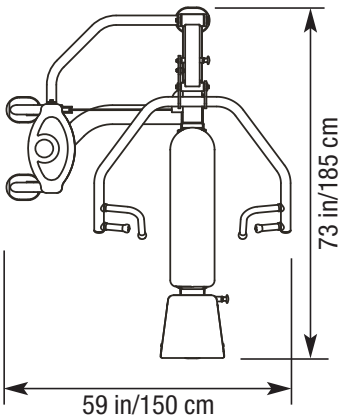

www.tuffstufffitness.com

CG-9503 MULTI PRESS

Height: 59 in/150 cm
Weight: 540 lb/245 kg

200 lbs.
steel weight stack

- Unique multi-position bench allows for variety of press exercises.
- Smooth roller style seat assembly offers quick and easy transition between flat, incline and shoulder press movements.
- Multiple grip design provides greater user comfort and variety.
- Adjustable press bar with ergonomic handles ensures a custom fit.
- Heavy duty 2" x 4" 11-gauge oval steel frames combined with 2" 11-gauge round tubing accents.
- Sealed 2" roller bearings and 1" diameter solid steel axle encased in machined housing on all primary pivot points.
- 4-1/2" and 3-1/2" diameter fiberglass reinforced nylon pulleys with sealed bearings enclosed in protective steel covers.
- High density EMR Urethane foam padding with double-stitched upholstery (black) secured to 3/4" plywood backing.
- Electrostatically applied powder coat finish baked at 400°F.
- 3/16" USA-Made/Certified EXERFLEX PRO® high performance fitness cable.
- Magnetically secured selector pins and steel weight stacks are easily accessible from seated position.
- 3/4" precision ground, hard chrome finish, solid steel guide rods.
- Steel weight stack enclosures with decorative built-in storage compartment cover.
- Thermoplastic rubber handgrips secured with aluminum end caps for durability and improved feel.
- Protective rubber stabilizer feet with anchoring holes.
- Custom two tone finish (standard):
 - (1) Platinum Sparkle – main frame
 - (2) Charcoal Texture – accent